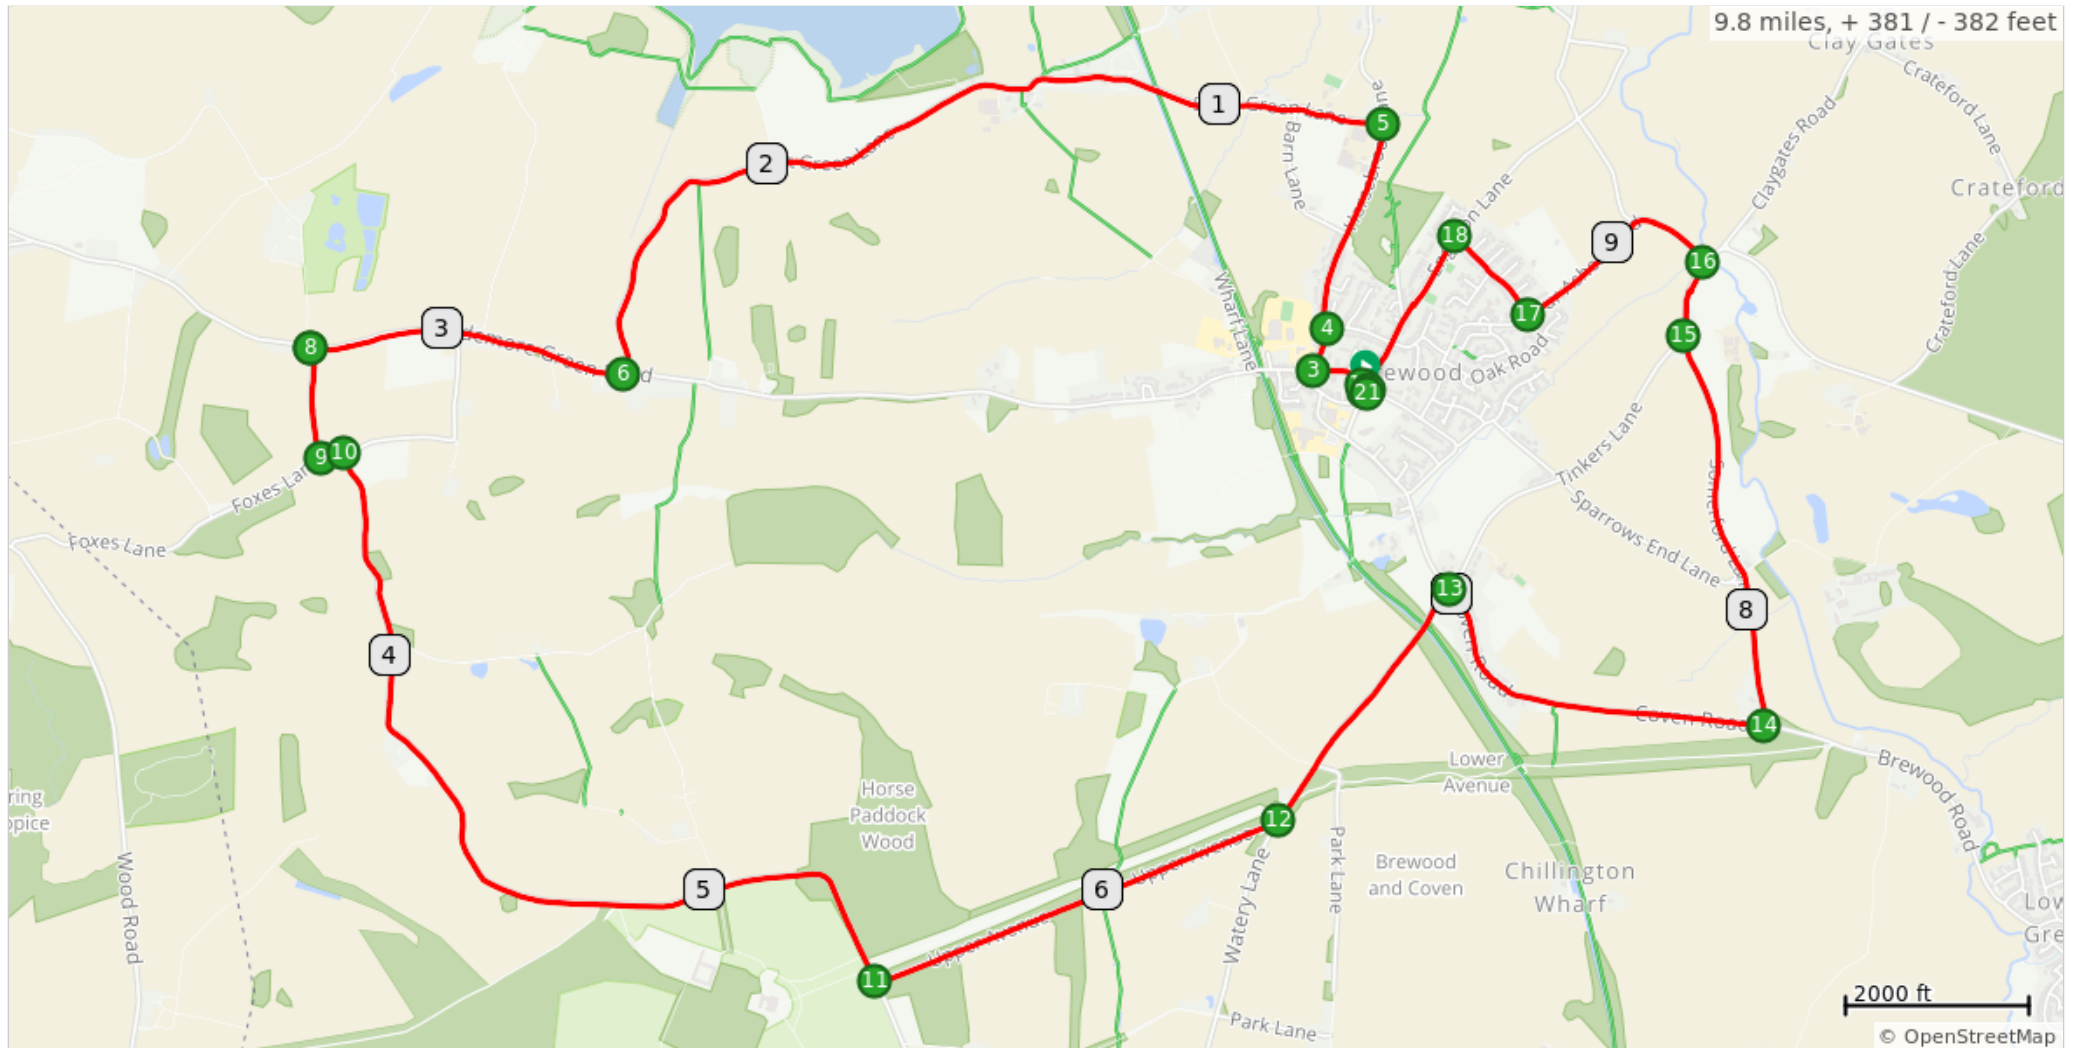

# Virtual Brewwood Cycle Challenge 2021 - Family Ride - 10 Miles (16KM)

9.8 miles, + 381 / - 382 feet

Suggested route only - ride in your own time and at your own risk

Virtual Brewood Cycle Challenge 2021 - Family Ride - 10 Miles (16KM)

Num	Dist	Prev	Type	Note	Next
1.	0.0	0.0		Start of route	0.0
2.	0.0	0.0	←	L onto Bargate Street	0.1
3.	0.1	0.1	↻	Sharp R onto Bargate Lane	0.1
4.	0.2	0.1	←	L onto Horsebrook Ln	0.4
5.	0.7	0.4	←	L onto Shutt Green Ln	2.0
6.	2.6	2.0	→	R onto Kiddemore Green Rd	0.7
7.	3.3	0.7	←	L	0.0
8.	3.3	0.0	←	L	0.2
9.	3.5	0.2	←	L onto Foxes Ln	0.0
10.	3.6	0.0	→	R	1.9
11.	5.5	1.9	←	L	0.9
12.	6.4	0.9	←	Slight L onto Port Ln	0.6
13.	7.0	0.6	→	R onto Coven Road	0.8

7.0 miles. +285/-282 feet

Num	Dist	Prev	Type	Note	Next
14.	7.8	0.8	←	L onto Somerford Lane	0.8
15.	8.6	0.8	↻	Slight R onto Tinkers Lane	0.2
16.	8.8	0.2	←	L onto Four Ashes Rd	0.5
17.	9.2	0.5	→	R onto Crestwood Park	0.2
18.	9.5	0.2	←	L onto Engleton Ln	0.4
19.	9.8	0.4	←	L onto Bargate Street	0.0
20.	9.8	0.0	→	R onto Market Place	0.0
21.	9.8	0.0		End of route	0.0

2.9 miles. +76/-43 feet