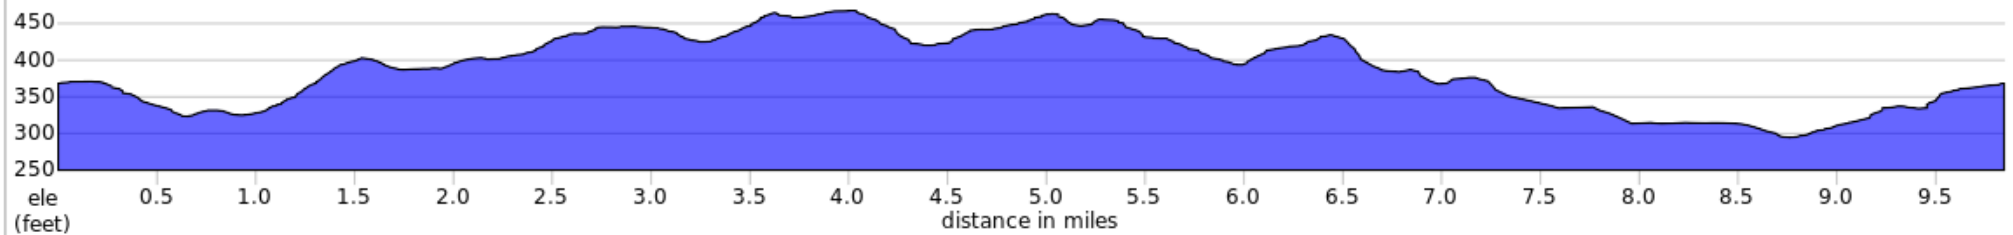

# Virtual Brewwood Cycle Challenge 2021 - Family Ride - 10 Miles (16KM)

9.8 miles, + 381 / - 382 feet

Suggested route only - ride in your own time and at your own risk

Virtual Brewood Cycle Challenge 2021 - Family Ride - 10 Miles (16KM)

Num	Dist	Prev	Type	Note	Next
1.	0.0	0.0		Start of route	0.0
2.	0.0	0.0	←	L onto Bargate Street	0.1
3.	0.1	0.1	↻	Sharp R onto Bargate Lane	0.1
4.	0.2	0.1	←	L onto Horsebrook Ln	0.4
5.	0.7	0.4	←	L onto Shutt Green Ln	2.0
6.	2.6	2.0	→	R onto Kiddemore Green Rd	0.7
7.	3.3	0.7	←	L	0.0
8.	3.3	0.0	←	L	0.2
9.	3.5	0.2	←	L onto Foxes Ln	0.0
10.	3.6	0.0	→	R	1.9
11.	5.5	1.9	←	L	0.9
12.	6.4	0.9	←	Slight L onto Port Ln	0.6
13.	7.0	0.6	→	R onto Coven Road	0.8

7.0 miles. +285/-282 feet

Num	Dist	Prev	Type	Note	Next
14.	7.8	0.8	←	L onto Somerford Lane	0.8
15.	8.6	0.8	↻	Slight R onto Tinkers Lane	0.2
16.	8.8	0.2	←	L onto Four Ashes Rd	0.5
17.	9.2	0.5	→	R onto Crestwood Park	0.2
18.	9.5	0.2	←	L onto Engleton Ln	0.4
19.	9.8	0.4	←	L onto Bargate Street	0.0
20.	9.8	0.0	→	R onto Market Place	0.0
21.	9.8	0.0		End of route	0.0

2.9 miles. +76/-43 feet